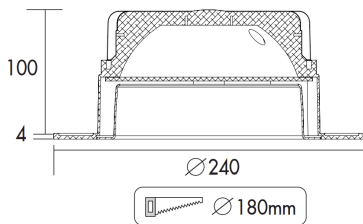

MADO 240 LED DOWNLIGHT

ITEM CODE	DESCRIPTION	W	LM	LM/W	KELVIN	LIFETIME L80B10	BEAM ANGLE
3501555	LED Downlight MAD0 240 39W 3000K 4655lm Ø240 Z:200 †100 Gloss	39	4250	109	3000	100000	83°
3501561	LED Downlight MAD0 240 39W 4000K 4810lm Ø240 Z:200 †100 Gloss	39	4385	112	4000	100000	83°

TECHNICAL DATA

ELECTRICAL DATA

Voltage (V)	220-240
Frequency (Hz)	50/60
Power factor (λ)	≥0.95
Operating mode	External LED Driver

TEMPERATURES & OPERATING CONDITIONS

Ambient temperature	25°C

COLORS & MATERIALS

Color (Housing)	White
Material (Housing)	Aluminum
Material (Reflector)	Aluminum

DIMENSIONS

CERTIFICATES & STANDARDS

Driver certificates	CE
Fixture certificates	CE
Ingress protection	IP20
Protection class	II
Protection class IK	02

CAPABILITIES

Dimmable	No / Yes
LED Module replaceable	No