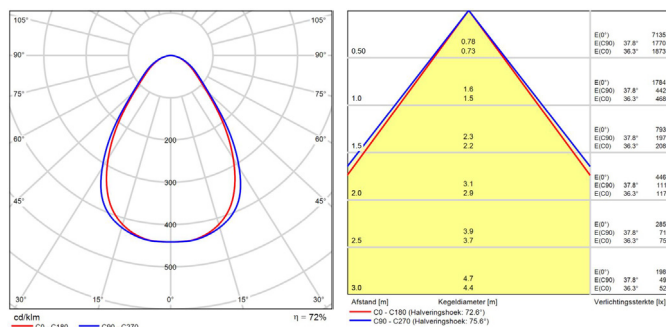

PHOTOMETRIC SPECIFICATIONS

LED DOWNLIGHT MAD0 240 25W 3000K MATT

874/2012

PRAGMALUX

All rights reserved. Pragmalux - PDL Lighting Group B.V. retains the right to modify product specifications without any prior notice or obligation and does not assume any liability for any consequences of using this document. Subject to errors and printing errors. Luminous flux tolerance: +/- 10%. Power consumption tolerance: +/- 10%.

Version: January 2021